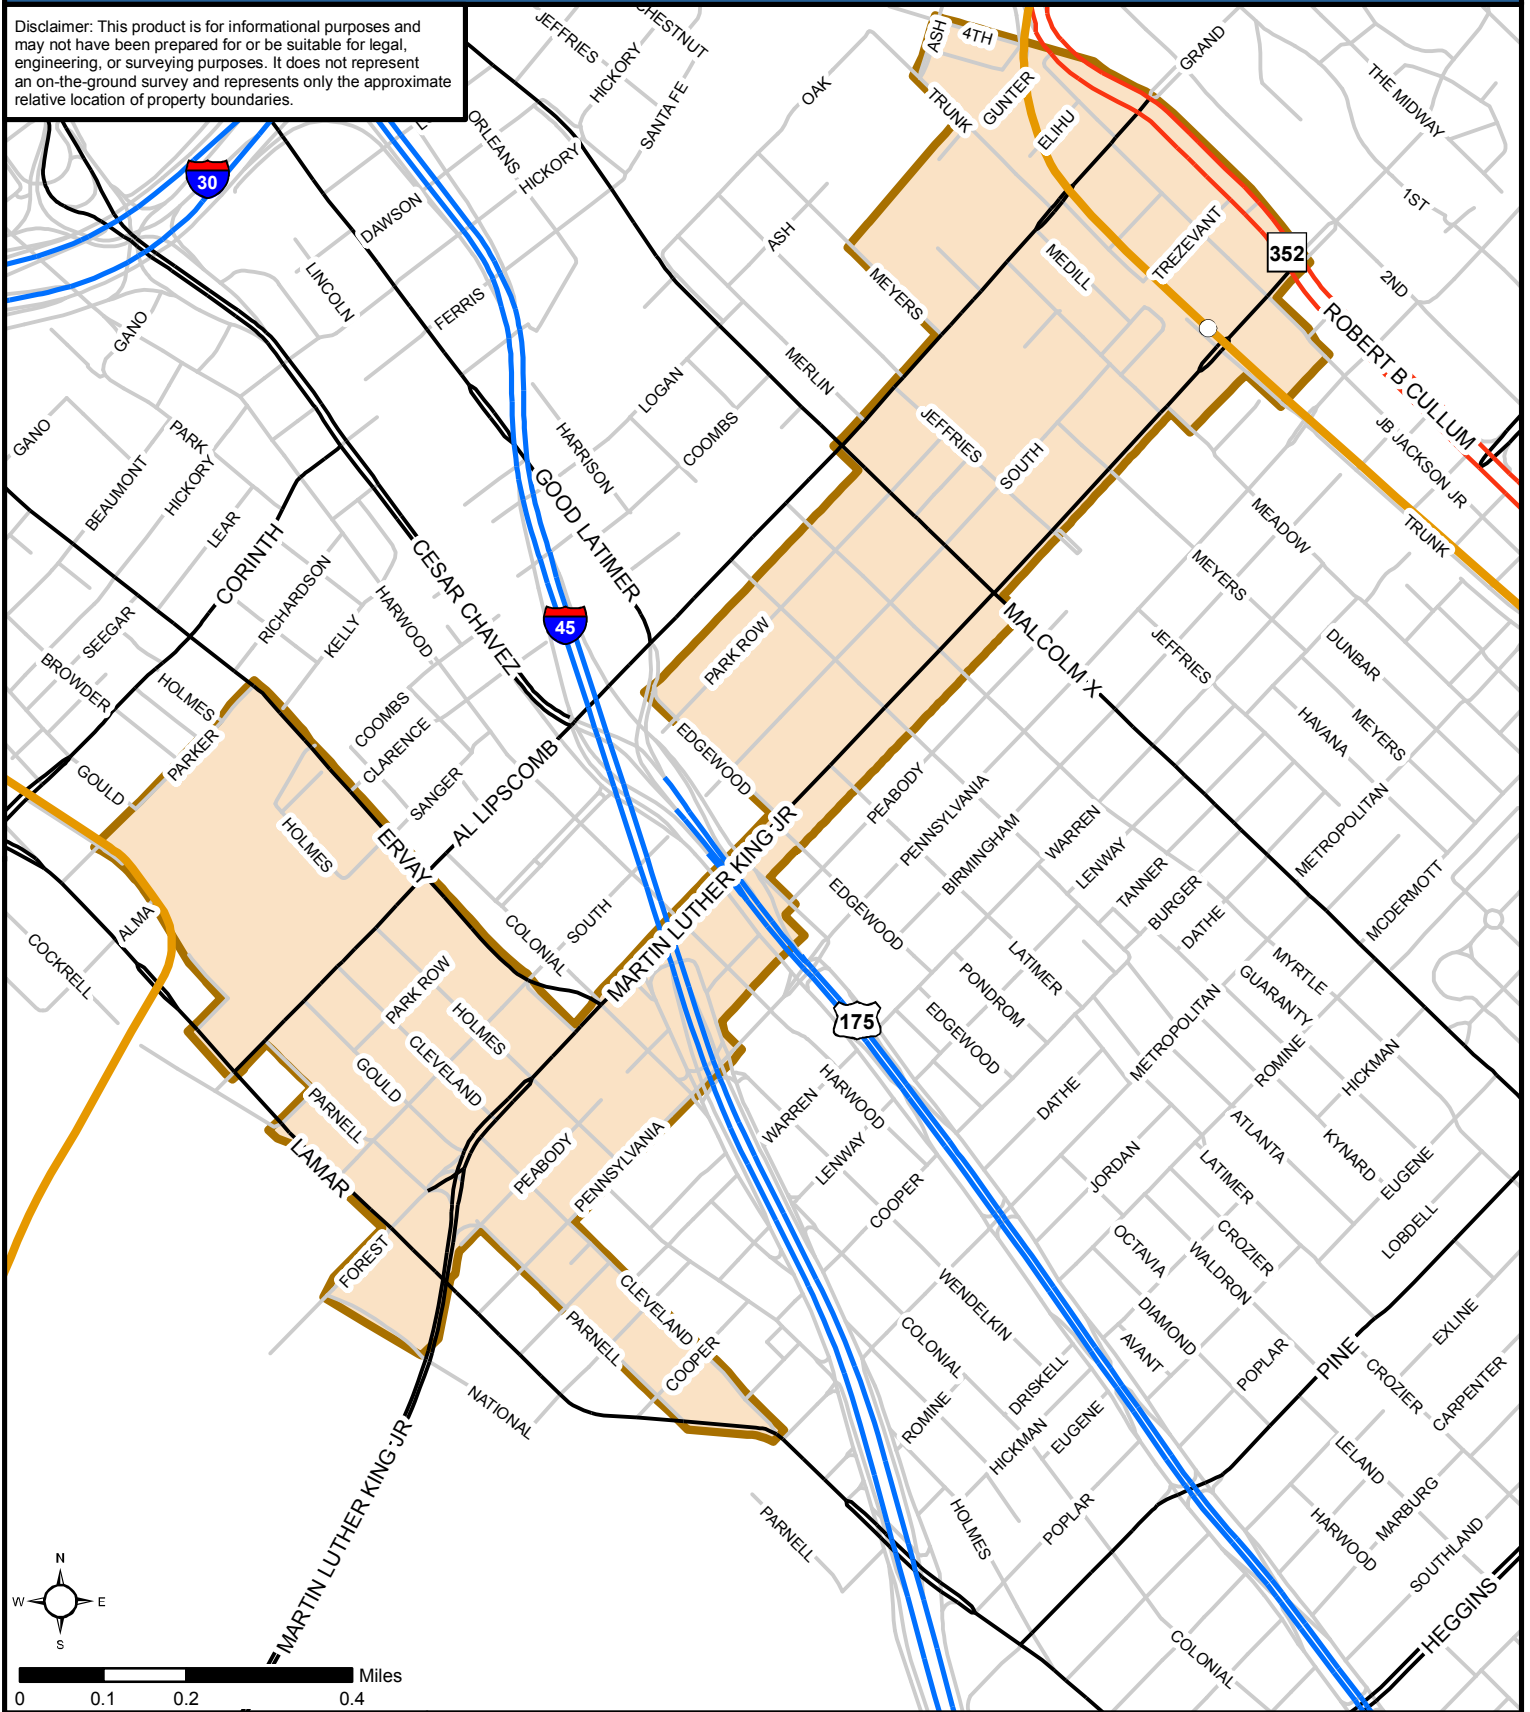

South Dallas-Fair Park PID

Disclaimer: This product is for informational purposes and may not have been prepared for or be suitable for legal, engineering, or surveying purposes. It does not represent an on-the-ground survey and represents only the approximate relative location of property boundaries.

DALLAS ECONOMIC DEVELOPMENT
 Research & Information Division
 214.670.1685
 dallas-ecodev.org
 Created 9.24.2015, Updated 8.18.2016 - PID_SouthDallas.TCG

Legend

- South Dallas / Fair Park PID
- Rail Station
- DART Light Rail
- Freeway
- Highway
- Arterial
- Local Road